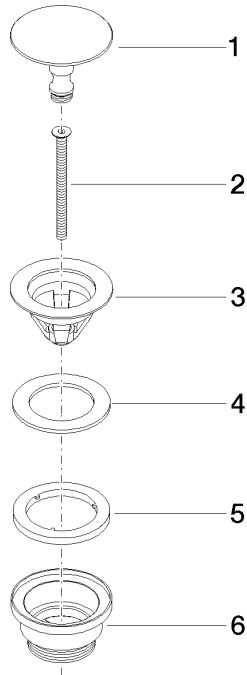

Basin Waste without press-closing 1 1/4" - Brushed Chrome

IMO

10 126 970

Fits: IMO, LULU, MADISON, MEM, TARA,
CL.1, LISSÉ, VAIA, META, CYO

	Brushed Chrome	10 126 970-93
	Chrome	10 126 970-00
	Brushed Platinum	10 126 970-06
	Platinum	10 126 970-08
	Durabrand (23kt Gold)	10 126 970-09
	Dark Chrome	10 126 970-19
	Light Gold	10 126 970-26
	Brushed Light Gold	10 126 970-27
	Brushed Durabrand (23kt Gold)	10 126 970-28
	Matte Black	10 126 970-33
	Brushed Bronze	10 126 970-42
	Brushed Champagne (22kt Gold)	10 126 970-46
	Champagne (22kt Gold)	10 126 970-47
	Brushed Dark Platinum	10 126 970-99

Basin Waste without press-closing 1 1/4" - Brushed Chrome

IMO

10 126 970

Only suitable for sinks without an overflow.

10 126 970

mm [inches]

10 126 970

Parts for other finishes can be found here: [Chrome](#)

Spare parts list

No.	Item Number	Name	Quantity used	Delivery time
1	09 31 20 097-93	plug	1	20
2	09 30 30 179 90	screw	1	2
3	09 11 01 038-93	cup	1	20
4	09 14 05 061 90	seal	1	2
5	09 14 03 153 90	seal	1	2
6	09 11 10 156-93	connection	1	20